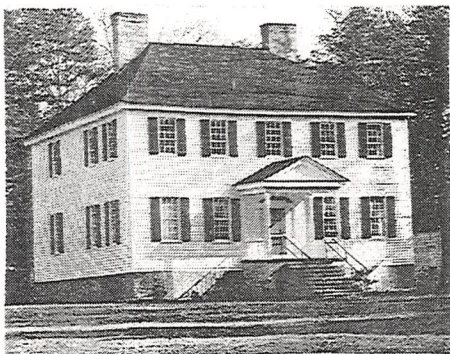

Please Plan Now To Attend  
*The 62nd Annual*  
Coleman-Feaster-Mobley  
Family Association  
**REUNION**  
Sunday, October 6, 2002

- 11:00 AM Worship Service at historic Liberty Universalist Church, followed by a business meeting.
- Picnic at Feasterville Boarding House at 12:30 PM.